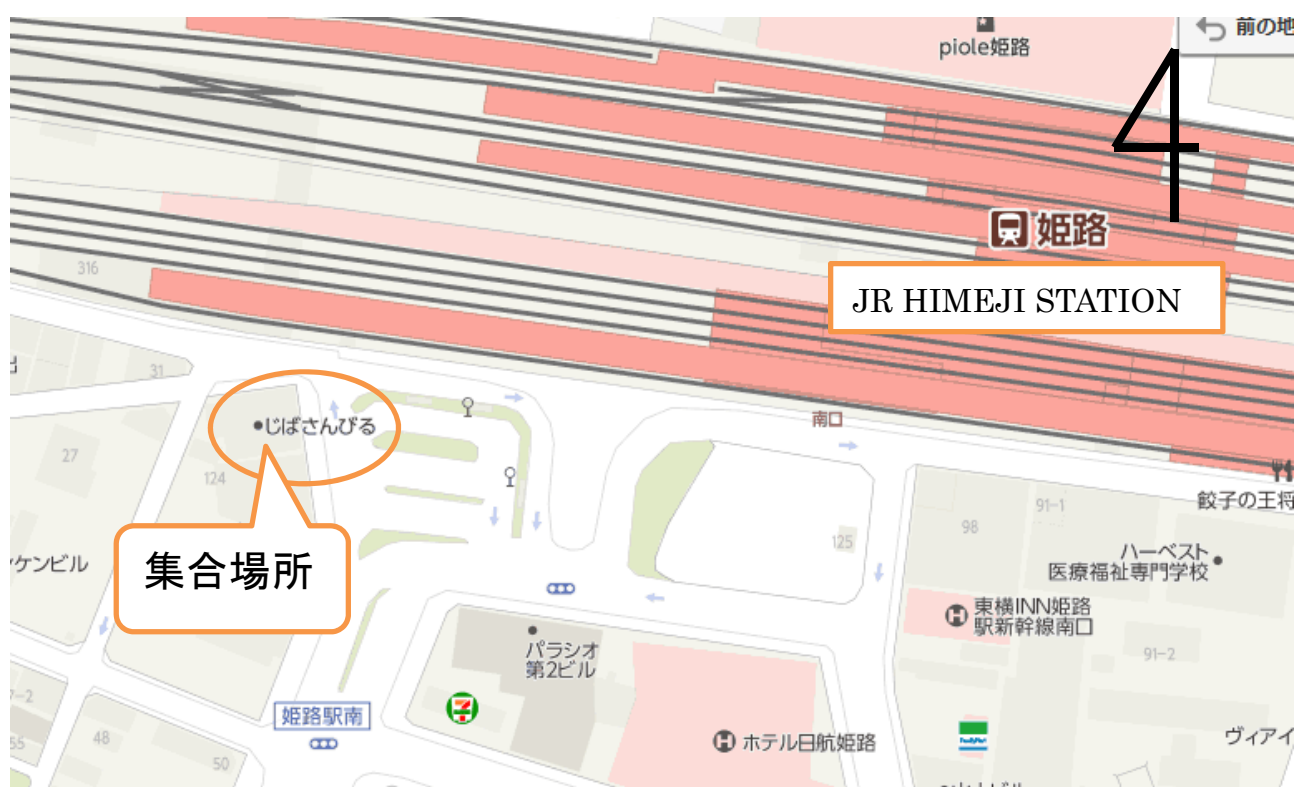

【集合場所・時間 MEETING PLACE & TIME】

2 JR姫路駅南側 しばさんびる前

朝9:20までに「しばさんびる 1F 播産館」の看板前に集合してください。朝9:30に出発します。

Meet in front of the signboard (shown below) on Jibasan Building, near South Exit of JR Himeji Station by 9:20 a.m. Please be sure the bus will leave at 9:30 a.m.

The map and picture of the meeting place is as follows

しばさんビル^{ばんさんかん}播産館の看板(1F Signboard of Jibasan Building)